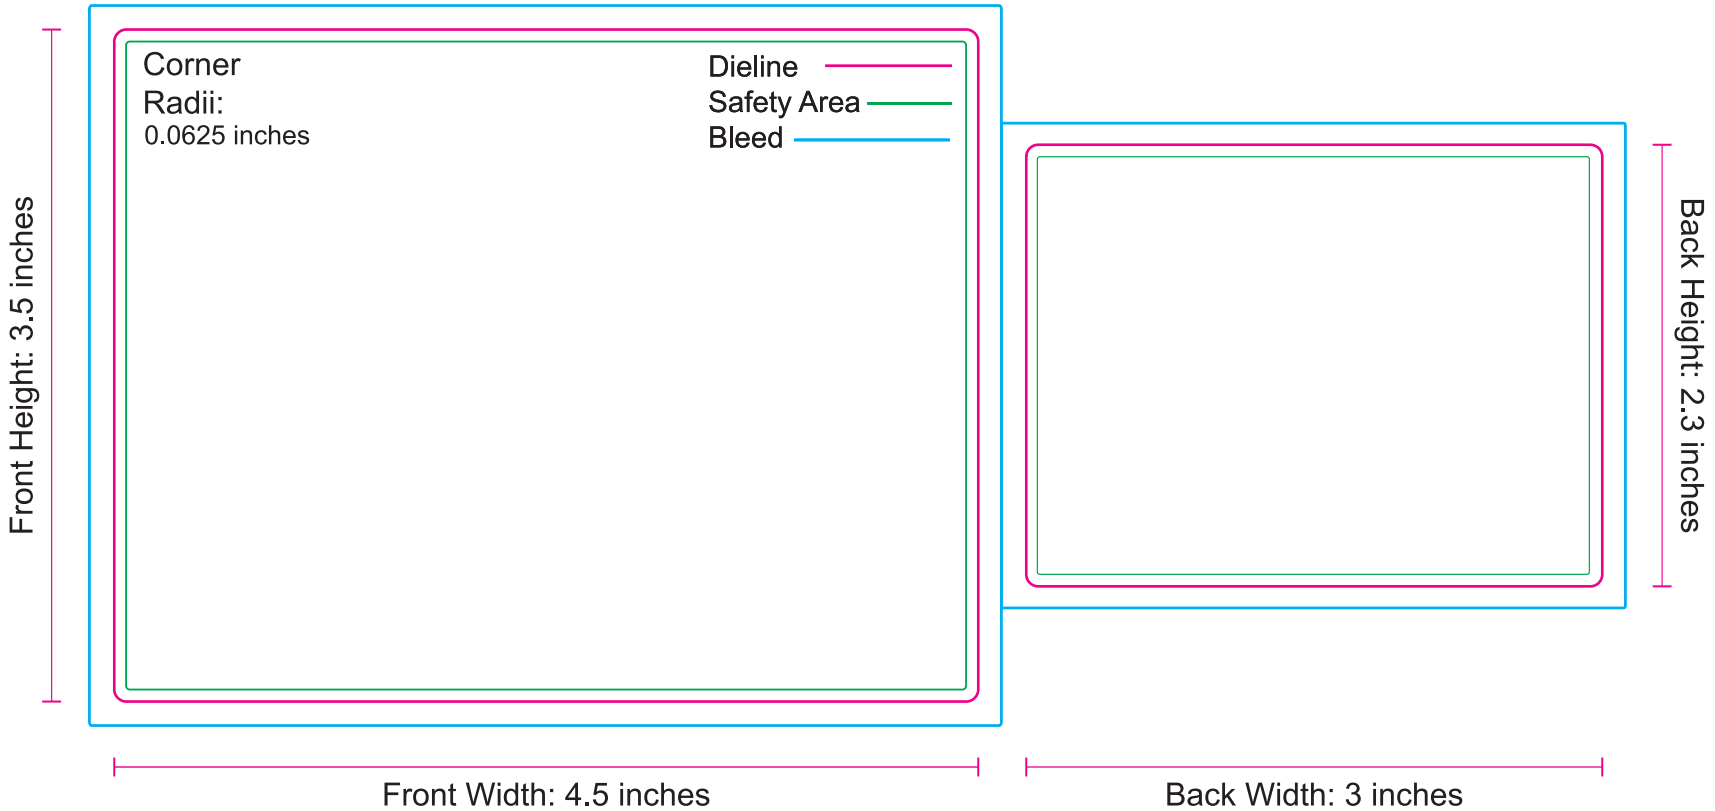

Total Label Width: 7.75 inches, Label Gap: 0.25 inches

Front Back Set 2: Front 3.5" x 4.5" / Back 2.3" x 3"