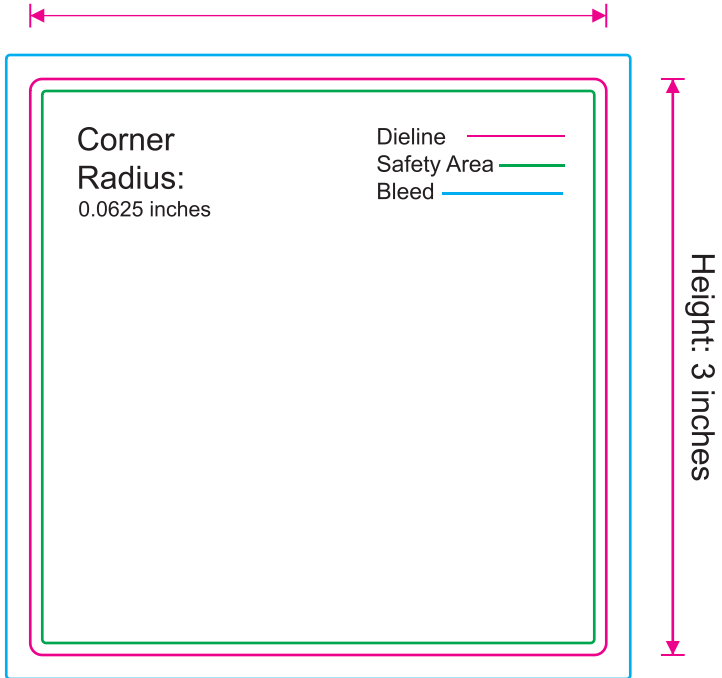

Width: 3 inches

Spirits Label 3"x3"