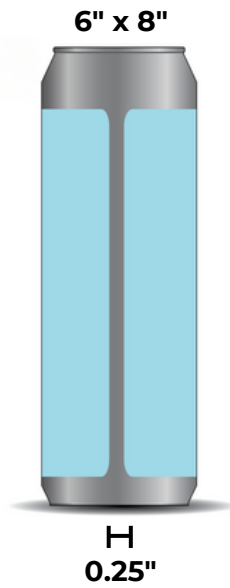

Cans

0.625" corner radius

Can Size	Size of Label
8.4 oz - Slim	4.75" x 6.5"
8.4 oz - Sleek	3.625" x 7"
12 oz Standard	3.625" x 7.5"
12 oz Standard	3.625" x 8"
12 oz Sleek	5.365" x 7"
16 oz	5" x 7.5"
16 oz	5" x 8"
19.2 oz	6" x 8"
Crowler	6" x 9.5"

Bottles

Bottle Size	Size of Label
12 oz Stubbie	3.5" x 7"
22 oz Bomber	4" x 8"

Keg Wraps

Artwork: 2.9375" x 12" (artwork repeats every 12")

Keg Size	# of Wraps Per Roll
1/2 barrel (full size keg)	130
1/4 barrel (quarter keg)	165
1/6 barrel (sixtel)	200

Keg Collars

Keg Collar Size	Color
5.75"	Black Ink Only or Full Color
7"	Black Ink Only or Full Color

CAN LABEL COVERAGE

To view can sizing templates, visit our website (www.bluelabelpackaging.com/resources/) and search "template".

8.4 oz

12 oz Standard

12 oz Sleek

16 oz

19.2 oz

32 oz Crowler