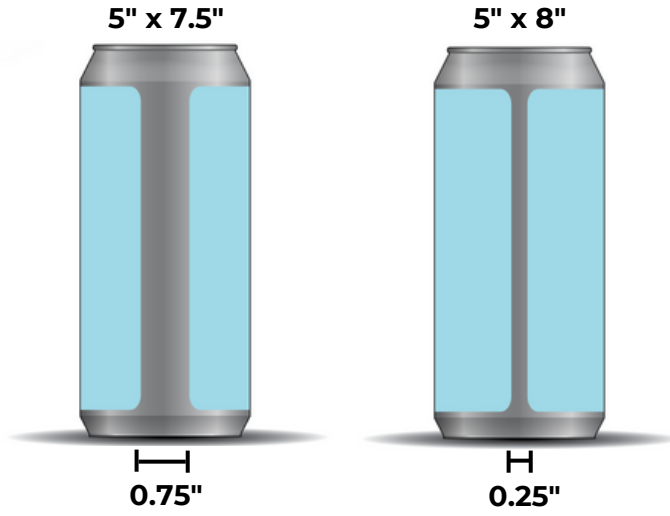

BEER SIZING & DIMENSIONS

The following sizes are based on the most common container sizes in the industry. Blue Label supplies all of these die sizes in-house, allowing our customers to avoid additional fees associated with custom dies. We also offer custom label sizes and shapes outside of the ones listed below.

Cans

0.625" corner radius

Can Size	Size of Label
8.4 oz - Slim	4.75" x 6.5"
8.4 oz - Sleek	3.625" x 7"
12 oz Standard	3.625" x 7.5"
12 oz Standard	3.625" x 8"
12 oz Sleek	5.365" x 7"
16 oz	5" x 7.5"
16 oz	5" x 8"
19.2 oz	6" x 8"
Crowler	6" x 9.5"

Keg Collars

Keg Collar Size	Color
5.75"	Black Ink Only or Full Color
7"	Black Ink Only or Full Color

CAN LABEL COVERAGE

To view can sizing templates, visit our website (www.bluelabelpackaging.com/resources/) and search "template".

8.4 oz

12 oz Standard

12 oz Sleek

16 oz

19.2 oz

32 oz Crowler