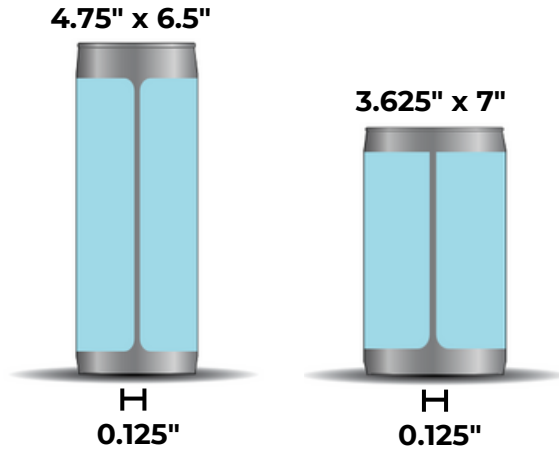

CAN LABEL COVERAGE

To view can sizing templates, visit our website (www.bluelabelpackaging.com/resources/) and search "template".

8.4 oz