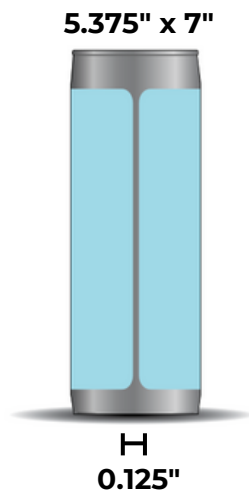

Cans

0.625" corner radius

Can Size	Size of Label
8.4 oz - Slim	4.75" x 6.5"
8.4 oz - Sleek	3.625" x 7"
12 oz Standard	3.625" x 7.5"
12 oz Standard	3.625" x 8"
12 oz Sleek	5.365" x 7"
16 oz	5" x 7.5"
16 oz	5" x 8"
19.2 oz	6" x 8"
Crowler	6" x 9.5"

Bottles

Bottle Size	Size of Label
12 oz Stubbie	3.5" x 7"
22 oz Bomber	4" x 8"

Keg Wraps

Artwork: 2.9375" x 12" (artwork repeats every 12")

Keg Size	# of Wraps Per Roll
1/2 barrel (full size keg)	130
1/4 barrel (quarter keg)	165
1/6 barrel (sixtel)	200

Keg Collars

Keg Collar Size	Color
5.75"	Black Ink Only or Full Color
7"	Black Ink Only or Full Color

CAN LABEL COVERAGE

To view can sizing templates, visit our website (www.bluelabelpackaging.com/resources/) and search "template".

8.4 oz

12 oz Standard

12 oz Sleek

16 oz

19.2 oz

32 oz Crowler