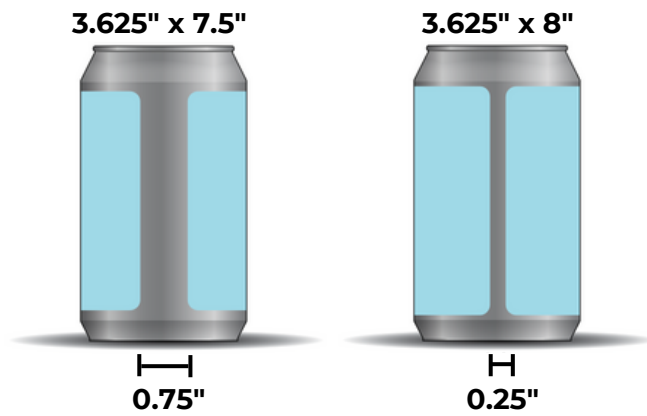

BEER SIZING & DIMENSIONS

The following sizes are based on the most common container sizes in the industry. Blue Label supplies all of these die sizes in-house, allowing our customers to avoid additional fees associated with custom dies. We also offer custom label sizes and shapes outside of the ones listed below.

Cans

0.625" corner radius

Can Size	Size of Label
8.4 oz - Slim	4.75" x 6.5"
8.4 oz - Sleek	3.625" x 7"
12 oz Standard	3.625" x 7.5"
12 oz Standard	3.625" x 8"
12 oz Sleek	5.365" x 7"
16 oz	5" x 7.5"
16 oz	5" x 8"
19.2 oz	6" x 8"
Crowler	6" x 9.5"

Keg Collars

Keg Collar Size	Color
5.75"	Black Ink Only or Full Color
7"	Black Ink Only or Full Color

CAN LABEL COVERAGE

To view can sizing templates, visit our website (www.bluelabelpackaging.com/resources/) and search "template".

8.4 oz

12 oz Standard

12 oz Sleek

16 oz

19.2 oz

32 oz Crowler